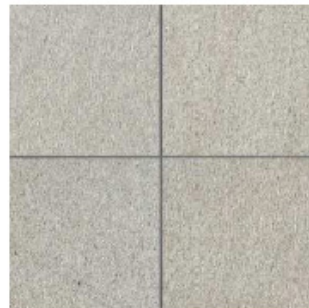

400x400x40/20mm

Rebated Square Edge Coping
40/20mm

Bullnose 20mm

HONEY GRANITE

Available Sizes

Tile/Paver

400x400x20mm

Bullnose

400x400x20mm

Rebated Bullnose

400x400x40/20mm

Square Edge

400x400x20mm

Bullnose 20mm

Rebated Bullnose 40/20mm

BASALT SANDBLASTED