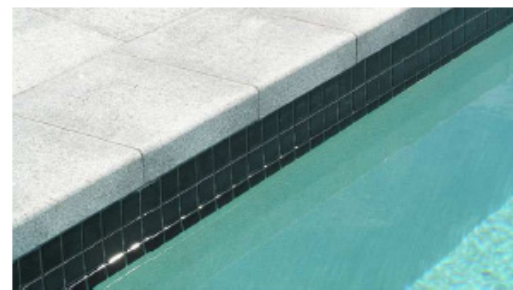

We offer Granite that is ideal for use around pools, houses and on driveways. It weathers well, it looks fantastic and will stand the test of time. JR Stones granite is very reasonably priced. Granite offers a comparatively even look with minor colour variation from piece to piece.

The granite is available in Six colours - Light Grey, Dark Grey, Almond, Mushroom, Honey and Spice. We also have a variety of finishes in the basalt, including Flamed, Honed and Sandblasted. Each colour is