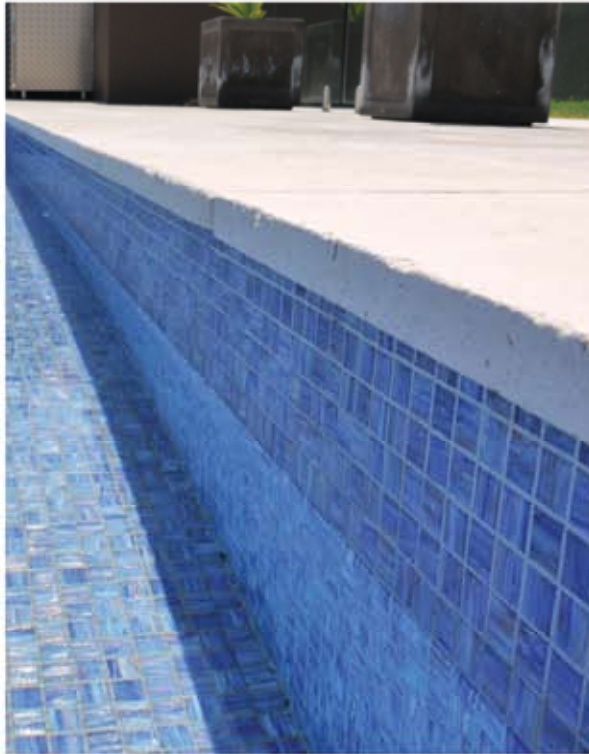

MOCCA TRAVERTINE

PAVERS and TILES Available Sizes

- 605x400x12mm - Tumbled
- 400x400x12mm - Tumbled
- 195x400x12mm - Tumbled
- 195x195x12mm - Tumbled
- French Pattern Tile - Tumbled
- 600x400x30mm - Tumbled
- 400x400x30mm - Tumbled
- 200x400x30mm - Tumbled
- 200x200x30mm - Tumbled
- French Pattern Paver - Tumbled

FULL BULLNOSE Available Sizes

- 600x400x30mm

Left Mocca French Pattern
Purchased in sets of 0.72/Sqm
Consists of:
1 - 600x400   1 - 400x200
2 - 400x400   2 - 200x200

14 Erskine Rd Taren Point NSW 2229
Phone: 02 9525 3358 Fax: 029525 3359
www.jrstone.com.au info@jrstone.com.au

AUTUMN TRAVERTINE

Autumn travertine is a highly varied travertine, ideal for almost any use. this product is highly competitive in the market . ideal for jobs where a unique blend of medium to dark tones is wanted. required without the pricetag.

PAVERS and TILES Available Sizes

- 610x406x30mm - Tumbled