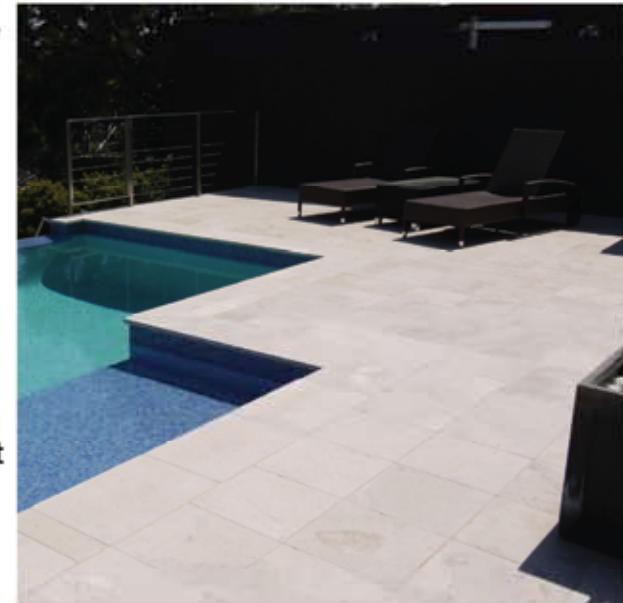

14 Erskine Rd Taren Point NSW 2229
Phone: 02 9525 3358 Fax: 029525 3359
www.jrstone.com.au info@jrstone.com.au